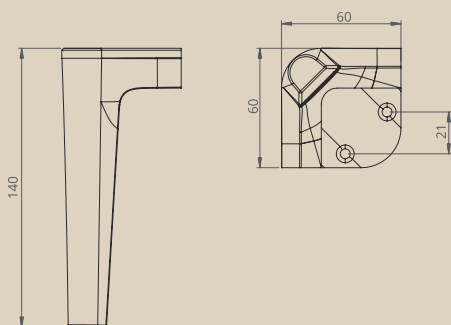

 nomet

NOGI DO MEBLI
FURNITURE LEGS

Z-6913

* this offer does not apply in the UK

 nomet

Z-4619

Z-4619-100RA1.A2-P61
Z-4619-150RA1.A2-P61

Z-4619-100RA1.A10-P61
Z-4619-150RA1.A10-P61

Z-4619-100RA1.G2-P61
Z-4619-150RA1.G2-P61

Z-4621

Z-4621-100RA1.A2-P61
Z-4621-150RA1.A2-P61

Z-4621-100RA1.A10-P61
Z-4621-150RA1.A10-P61

Z-4621-100RA1.G2-P61
Z-4621-150RA1.G2-P61

Z-4620

Z-4620-100RA1.A2-P61
Z-4620-150RA1.A2-P61