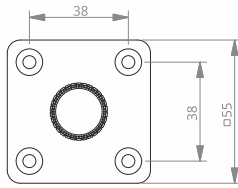

 nomet

NOGI DO MEBLI
FURNITURE LEGS

Z-6913

* this offer does not apply in the UK

 nomet

Z-4619

Z-4619-100RA1.A2-P61
Z-4619-150RA1.A2-P61

Z-4619-100RA1.A10-P61
Z-4619-150RA1.A10-P61

Z-4619-100RA1.G2-P61
Z-4619-150RA1.G2-P61

Z-4621

Z-4621-100RA1.A2-P61
Z-4621-150RA1.A2-P61

Z-4621-100RA1.A10-P61
Z-4621-150RA1.A10-P61

Z-4621-100RA1.G2-P61
Z-4621-150RA1.G2-P61

Z-4620

Z-4620-100RA1.A2-P61
Z-4620-150RA1.A2-P61