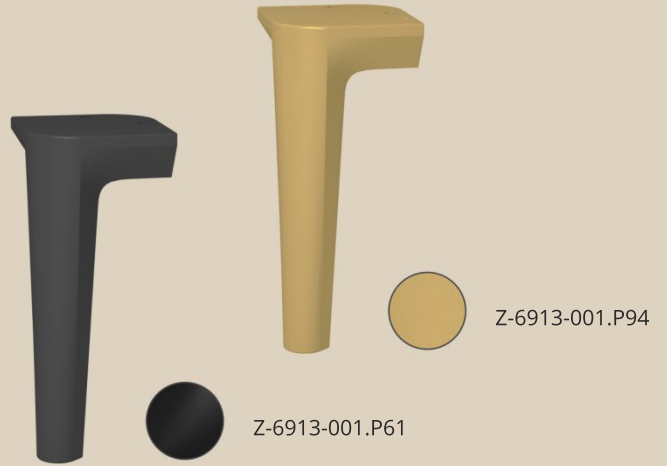

 nomet

NOGI DO MEBLI
FURNITURE LEGS

Z-6913

* this offer does not apply in the UK

 nomet

Z-4619

Z-4619-100RA1.A2-P61
Z-4619-150RA1.A2-P61

Z-4619-100RA1.A10-P61
Z-4619-150RA1.A10-P61

Z-4619-100RA1.G2-P61
Z-4619-150RA1.G2-P61

Z-4621

Z-4621-100RA1.A2-P61
Z-4621-150RA1.A2-P61

Z-4621-100RA1.A10-P61
Z-4621-150RA1.A10-P61

Z-4621-100RA1.G2-P61
Z-4621-150RA1.G2-P61

Z-4620

Z-4620-100RA1.A2-P61
Z-4620-150RA1.A2-P61