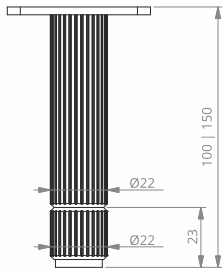

Z-4621

Z-4621-100RA1.A2-P61
Z-4621-150RA1.A2-P61

Z-4621-100RA1.A10-P61
Z-4621-150RA1.A10-P61

Z-4621-100RA1.G2-P61
Z-4621-150RA1.G2-P61