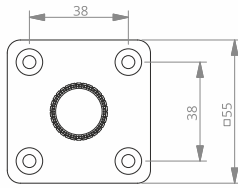

 nomet

NOGI DO MEBLI
FURNITURE LEGS

Z-6913

* this offer does not apply in the UK

 nomet

Z-4619

Z-4619-100RA1.A2-P61
Z-4619-150RA1.A2-P61

Z-4619-100RA1.A10-P61
Z-4619-150RA1.A10-P61

Z-4619-100RA1.G2-P61
Z-4619-150RA1.G2-P61

Z-4621

Z-4621-100RA1.A2-P61
Z-4621-150RA1.A2-P61

Z-4621-100RA1.A10-P61
Z-4621-150RA1.A10-P61

Z-4621-100RA1.G2-P61
Z-4621-150RA1.G2-P61

Z-4620

Z-4620-100RA1.A2-P61
Z-4620-150RA1.A2-P61