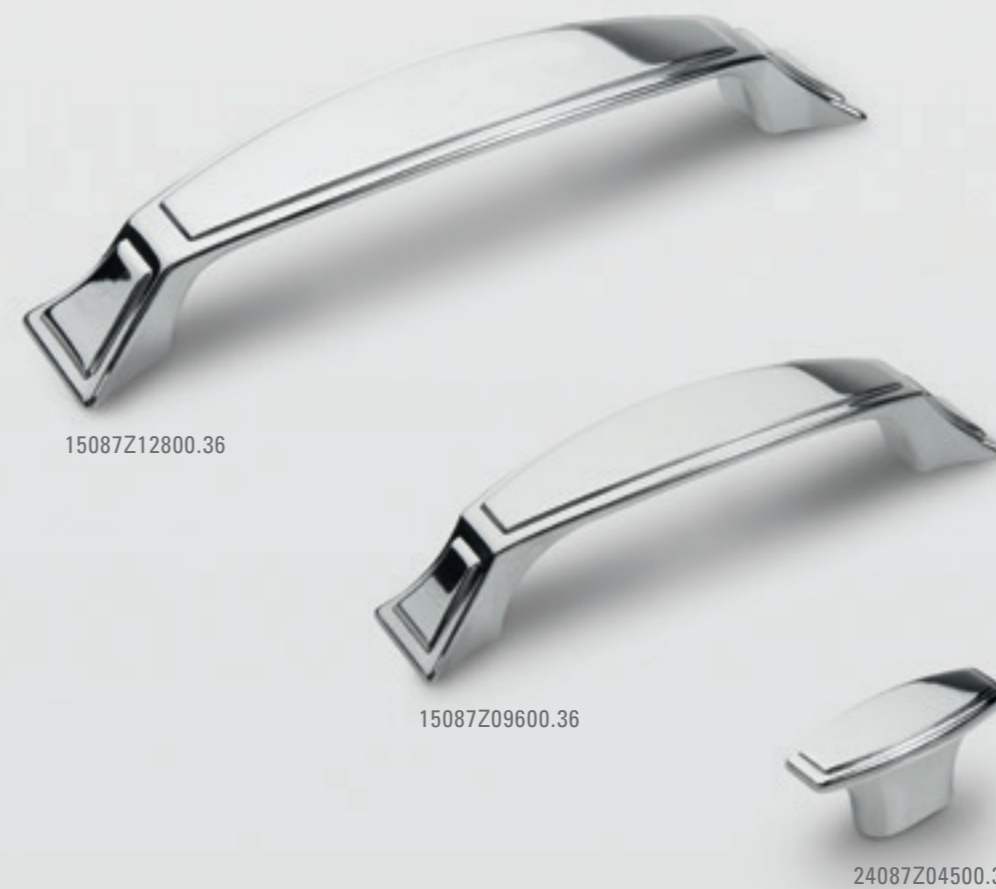

15087Z09600.36

24087Z04500.36

Profili

DESIGN: MARELLA DESIGN LAB

Serie realizzabile in tutte le finiture indicate a catalogo / Series available in all finishes in the catalogue.

C.179

Finitura / Finish: 36 - Cromo lucido / Bright chrome

15087Z12800.36