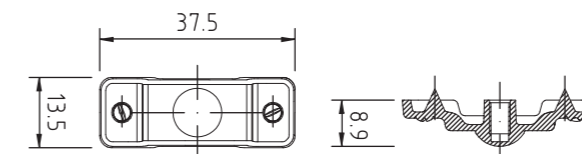

# Pelle terminali / Leather components

DESIGN: MARELLA DESIGN LAB

Serie realizzabile in tutte le finiture indicate a catalogo / Series available in all finishes in the catalogue.

15173.033P0.32

Finiture / Finishes: 32 Nickel lucido/Bright nickel