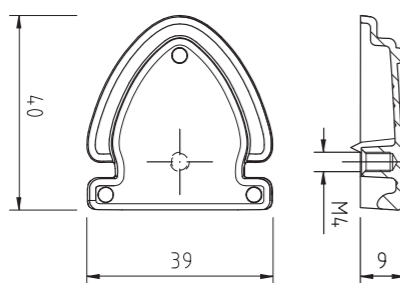

15170.041P0.32

Finiture / Finishes: 32 Nickel lucido/Bright nickel