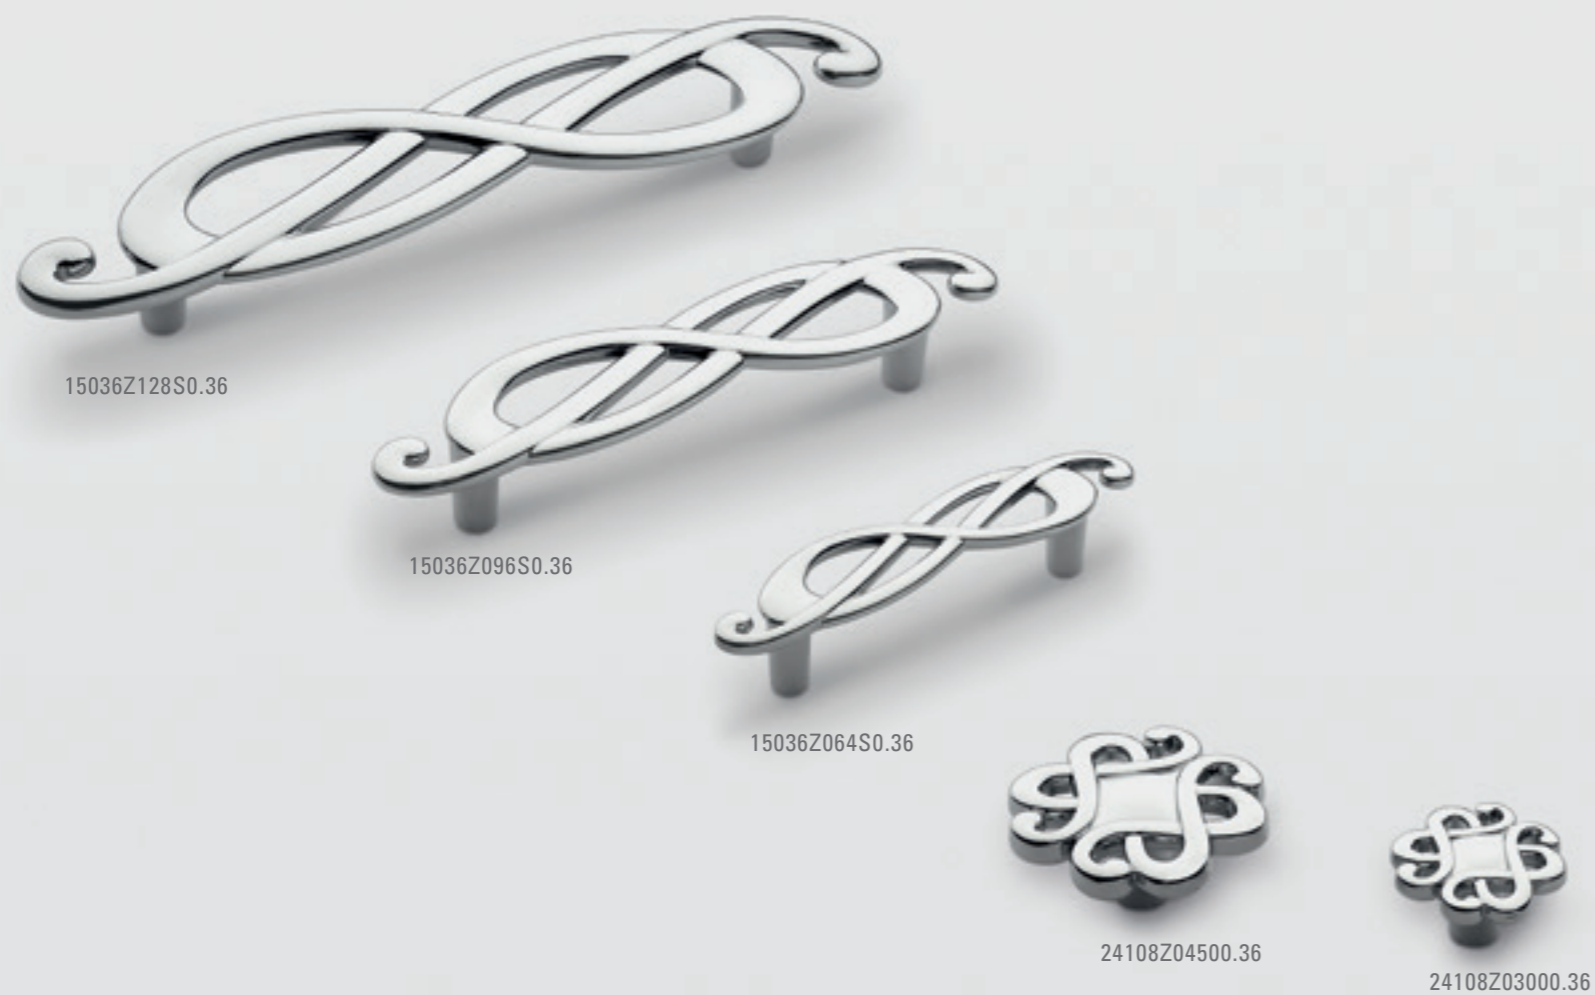

Capriccio

DESIGN: MARELLA DESIGN LAB

Serie realizzabile in tutte le finiture indicate a catalogo / Series available in all finishes in the catalogue.

Finitura / Finish: 36 - Cromo lucido / Bright chrome