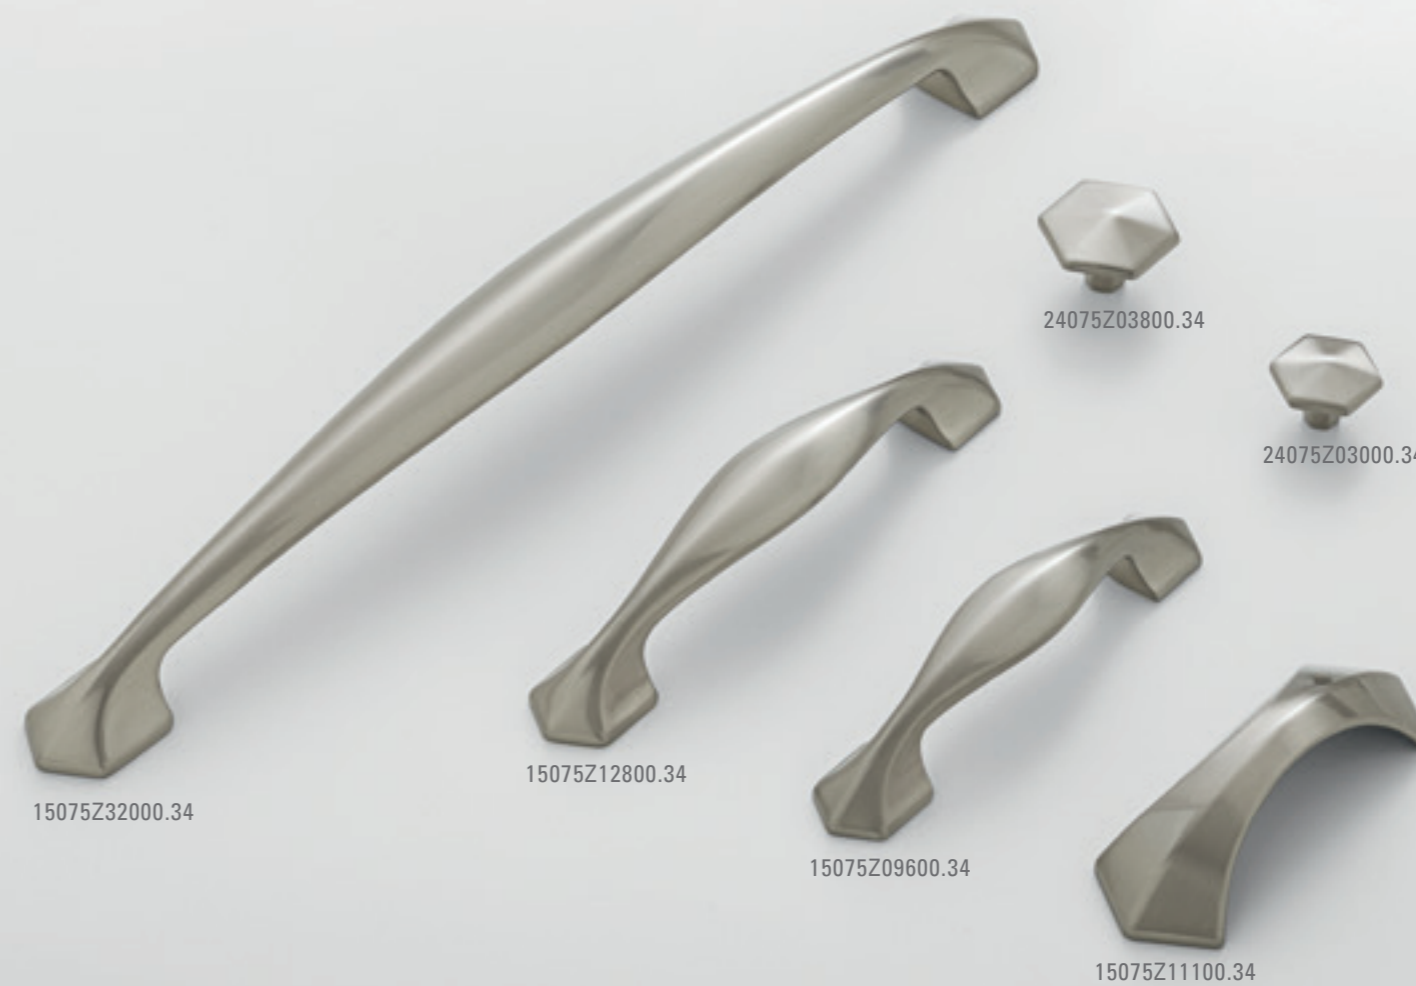

Finitura / Finish: 34 - Nickel Satinato Inox Aspect / Satin nickel

Novecento

DESIGN: MARELLA DESIGN LAB

Serie realizzabile in tutte le finiture indicate a catalogo / Series available in all finishes in the catalogue.

C.77

Finitura / Finish: 34 Nickel satinato / Satin Nickel Inox aspect

CODICE <i>Code</i>	MISURE <i>Overall size</i>	INTERASSE <i>C.to C.</i>
15075Z32000	348x30x43	320
15075Z12800	173x26x33	128
15075Z09600	141x24x31	96
15075Z11100	111x40x28	96
24075Z03800	38x34x25	-
24075Z03000	30x26x21	-