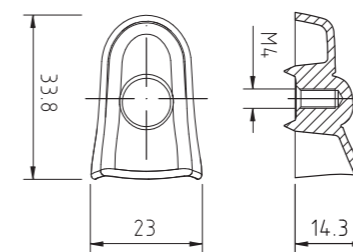

15173.033P0.32

Finiture / Finishes: 32 Nickel lucido/Bright nickel