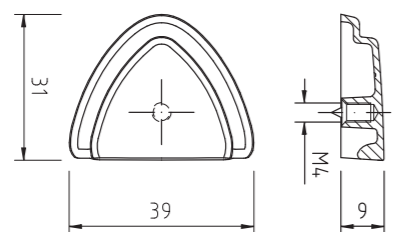

15172.030P0.32

Finiture / Finishes: 32 Nickel lucido/Bright nickel

Pelle terminali / Leather components

DESIGN: MARELLA DESIGN LAB

Serie realizzabile in tutte le finiture indicate a catalogo / Series available in all finishes in the catalogue.