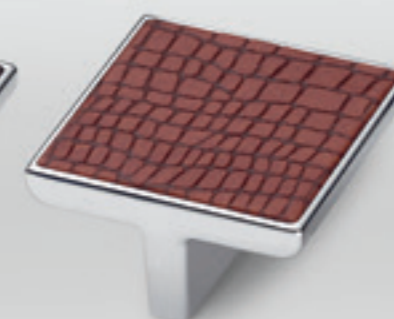

24204E0573A.32

24204E0571A.32