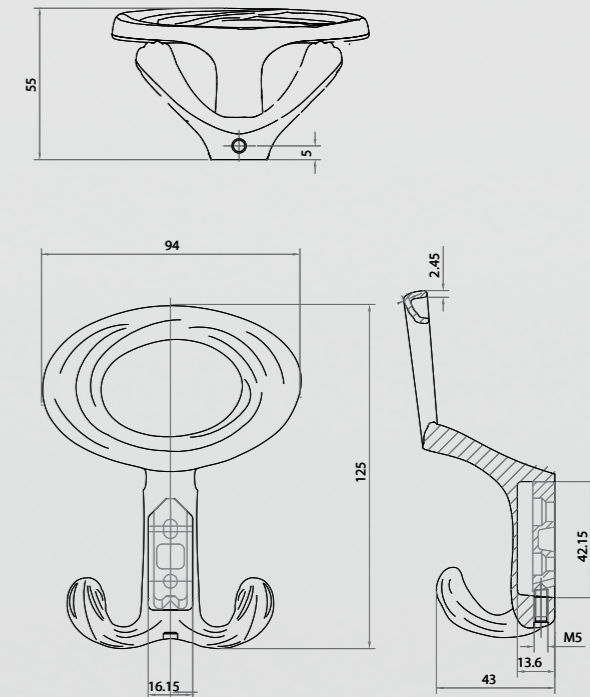

CODICE
Code

43075Z13400

MISURE
Overall size

123x134x58

CODICE
Code

43161Z12500

MISURE
Overall size

94x125x55