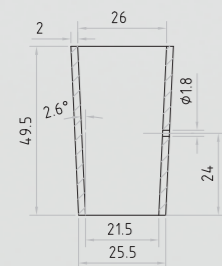

58008Z02000.25