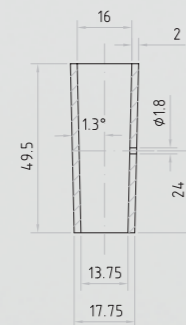

58002Z05000.15