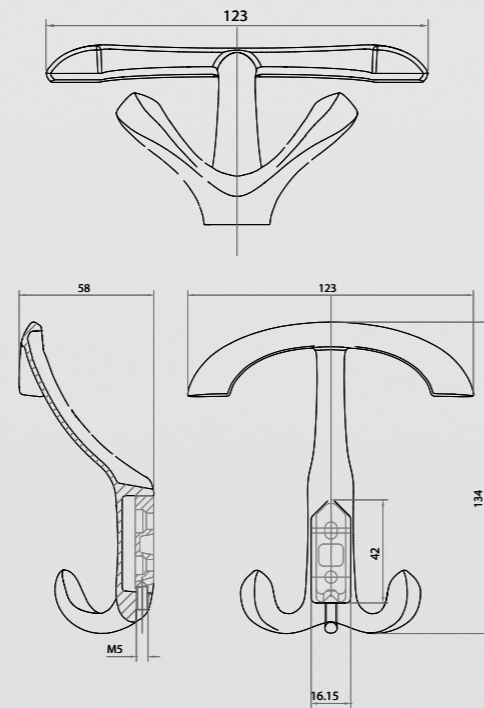

43161Z12500.36