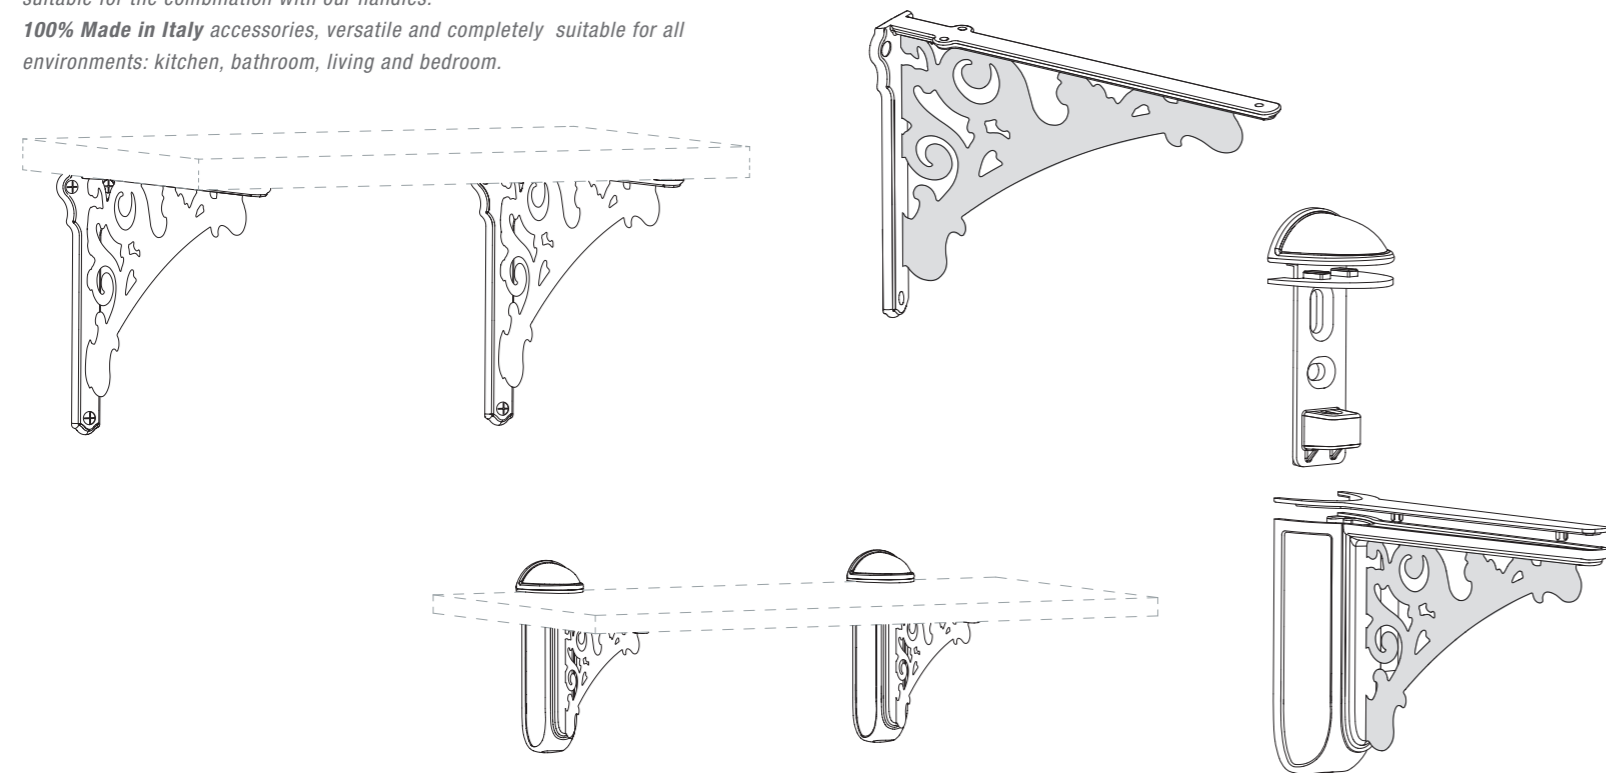

Vi presentiamo un'intera gamma di reggimensola regolabili e fissi dagli stili: coloniale, neoclassico e barocco; disponibili in differenti finiture e abbinabili alle maniglie Marella Design.

Accessori **100% Made in Italy**, completamente versatili e adatti ad arredare tutti gli ambienti, cucine, bagni, salotti e camere da letto.

Here, a wide range of adjustable and fix shelf brackets in different style: Colonial, Neoclassical and baroque, available in different finishes and suitable for the combination with our handles.

100% Made in Italy accessories, versatile and completely suitable for all environments: kitchen, bathroom, living and bedroom.